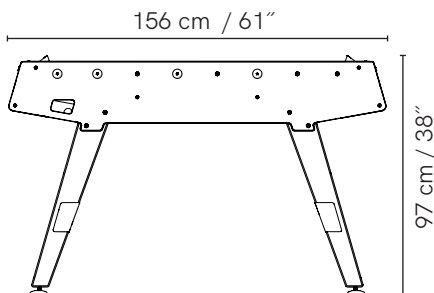

IN & OUTDOOR ORIGIN FOOSBALL TABLE

FEATURES

Height adjustable (5cm range)

Accessories included: 5 cork balls,
5 plastic balls

Optional: semi-pro balls, round handles,
protective cover

COLOURS AND MATERIALS

PINKISH
BROWN
MOABI

55

DIMENSIONS

 77 KG
170 lbs

ORIGIN COLLECTION

IN & OUTDOOR
ORIGIN DUO
FOOSBALL TABLE

56
—

Just the two of us