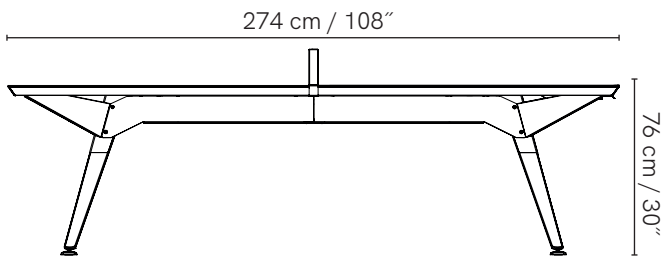

5 MM

PING-PONG

STONE DECORATION

TROPICAL WOOD LEGS

PINKISH BROWN MOABI

39

DIMENSIONS

274 cm / 108"

76 cm / 30"

152,5 cm / 60"

72 KG
159 lbs

ORIGIN COLLECTION

IN & OUTDOOR
ORIGIN MEDIUM
PING-PONG TABLE

40
—

For smaller gatherings

Closer to the size of a regular dining table, the medium version of the Origin outdoor table boasts all the same great features as its big sister. Taking up less space, it can easily replace a conventional garden table while still letting you indulge in the fun of ping-pong. Its attractive design and more compact size will complement any garden or decking space, or even your living room, adding a stylish touch that will make your home the place to be.