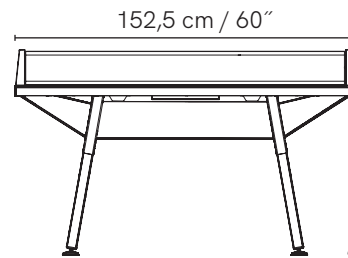

5 MM

PING-PONG

STONE DECORATION

TROPICAL WOOD LEGS

PINKISH BROWN MOABI

39

DIMENSIONS

274 cm / 108"

76 cm / 30"

152,5 cm / 60"

72 KG
159 lbs

ORIGIN COLLECTION

IN & OUTDOOR
ORIGIN MEDIUM
PING-PONG TABLE

40
—

For smaller gatherings

Closer to the size of a regular dining table, the medium version of the Origin outdoor table boasts all the same great features as its big sister. Taking up less space, it can easily replace a conventional garden table while still letting you indulge in the fun of ping-pong. Its attractive design and more compact size will complement any garden or decking space, or even your living room, adding a stylish touch that will make your home the place to be.