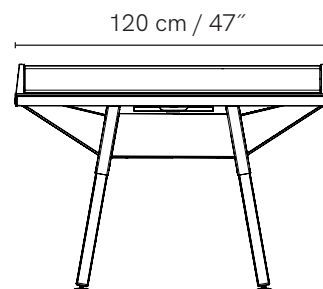

STONE
DECORATION

TROPICAL WOOD LEGS

PINKISH
BROWN
MOABI

47
—

DIMENSIONS

54 KG
119 lbs

ORIGIN COLLECTION

IN & OUTDOOR ORIGIN
FOOSBALL TABLE