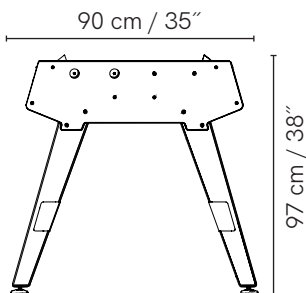

DIMENSIONS