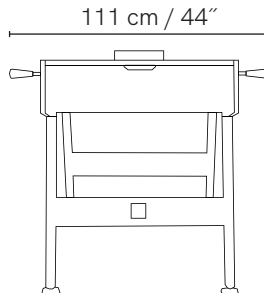

DIMENSIONS