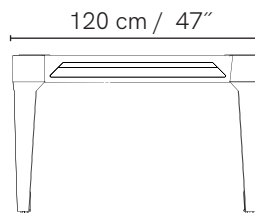

LIGHT STONE

DARK WOOD

LIGHT WOOD

25
—

DIMENSIONS

112 KG
247 lbs

ORIGIN

COLLECTION