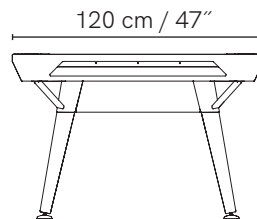

DARK GREY

PINKISH BROWN MOABI

OPTIONAL DINING TOPS

DARK STONE

71

DIMENSIONS

110 KG
243 lbs

HOSPITALITY