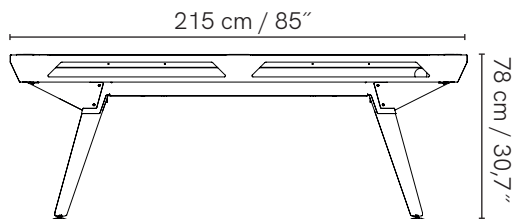

DARK GREY

PINKISH BROWN MOABI

OPTIONAL DINING TOPS

DARK STONE

71

DIMENSIONS

110 KG
243 lbs

HOSPITALITY