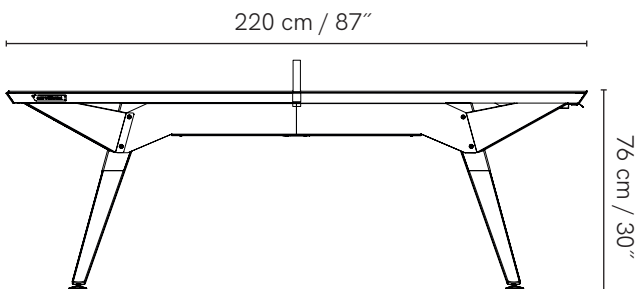

STONE
DECORATION

TROPICAL WOOD LEGS

PINKISH
BROWN
MOABI

47
—

DIMENSIONS

54 KG
119 lbs

ORIGIN COLLECTION

IN & OUTDOOR ORIGIN
FOOSBALL TABLE