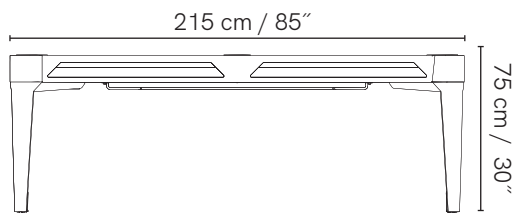

LIGHT STONE

DARK WOOD

LIGHT WOOD

25
—

DIMENSIONS

112 KG
247 lbs

ORIGIN

COLLECTION