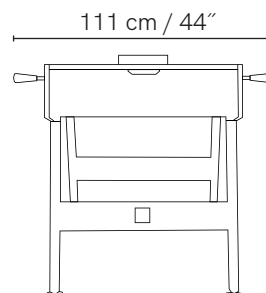

IN & OUTDOOR ORIGIN FOOSBALL TABLE

FEATURES

Height adjustable (5cm range)

Accessories included: 5 cork balls,
5 plastic balls

Optional: semi-pro balls, round handles,
protective cover

COLOURS AND MATERIALS

PINKISH
BROWN
MOABI

55

DIMENSIONS

 77 KG
170 lbs

ORIGIN COLLECTION

IN & OUTDOOR
ORIGIN DUO
FOOSBALL TABLE

56
—

Just the two of us