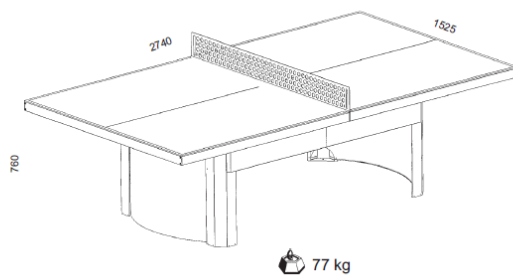

510 OUTDOOR

7 mm

OUTDOOR
RESIN LAMINATE

**MAT
TOP**

Made in France

USES

Norme EN 14468-1 (class B)

	OUTDOOR
REFERENCE	
Models	510 M
Colours of tops	Grey 125 617 – Blue 125 615
Use	Outdoor
PLAYING QUALITY	
Thickness table top	7 mm
Coating	MATTOP
Adjustable net	Tension – Height (with advance net kit)
TABLETOP DURABILITY	
Playing surface	Resin laminate Ultra-durable
Frame surface	Aluzinc Outdoor Ultra-durable
SAFETY	
Locking system	Static
Corner protection pads	Yes
STABILITY - ROBUTNESS	
Frame height	60 mm
Leg type	Steel curve – Ground fastening system
EQUIPMENT – ERGONOMICS - MANOEUVRABILITY	
Wheelchair play	Yes
Net type	Steel fixed
POIDS - DIMENSIONS	
Table weight	77 kg
Packaged weight	89 kg
Playing dimensions	2740 x 1525 x 760 mm
GUARANTEE	
Guarantee	10 years
Approval	FFTT LEISURE
Category (European Standards)	EN 14468-1 – CLASSE B