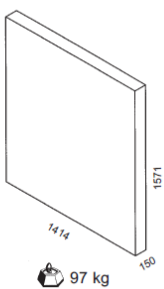

510 OUTDOOR

7 mm

OUTDOOR
RESIN LAMINATE

**MAT
TOP**

Made in France

USES

Norme EN 14468-1 (class B)

	OUTDOOR
REFERENCE	
Models	510 M
Colours of tops	Grey 125 617 – Blue 125 615
Use	Outdoor
PLAYING QUALITY	
Thickness table top	7 mm
Coating	MATTOP
Adjustable net	Tension – Height (with advance net kit)
TABLETOP DURABILITY	
Playing surface	Resin laminate Ultra-durable
Frame surface	Aluzinc Outdoor Ultra-durable
SAFETY	
Locking system	Static
Corner protection pads	Yes
STABILITY - ROBUTNESS	
Frame height	60 mm
Leg type	Steel curve – Ground fastening system
EQUIPMENT – ERGONOMICS - MANOEUVRABILITY	
Wheelchair play	Yes
Net type	Steel fixed
POIDS - DIMENSIONS	
Table weight	77 kg
Packaged weight	89 kg
Playing dimensions	2740 x 1525 x 760 mm
GUARANTEE	
Guarantee	10 years
Approval	FFTT LEISURE
Category (European Standards)	EN 14468-1 – CLASSE B