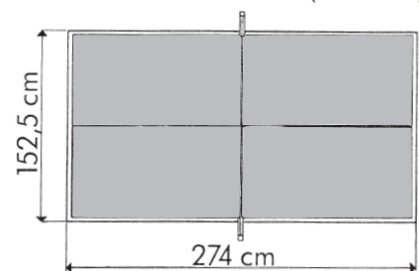

510 OUTDOOR

7 mm

OUTDOOR
RESIN LAMINATE

**MAT
TOP**

Made in France

USES

Norme EN 14468-1 (class B)

	OUTDOOR
REFERENCE	
Models	510 M
Colours of tops	Grey 125 617 – Blue 125 615
Use	Outdoor
PLAYING QUALITY	
Thickness table top	7 mm
Coating	MATTOP
Adjustable net	Tension – Height (with advance net kit)
TABLETOP DURABILITY	
Playing surface	Resin laminate Ultra-durable
Frame surface	Aluzinc Outdoor Ultra-durable
SAFETY	
Locking system	Static
Corner protection pads	Yes
STABILITY - ROBUTNESS	
Frame height	60 mm
Leg type	Steel curve – Ground fastening system
EQUIPMENT – ERGONOMICS - MANOEUVRABILITY	
Wheelchair play	Yes
Net type	Steel fixed
POIDS - DIMENSIONS	
Table weight	77 kg
Packaged weight	89 kg
Playing dimensions	2740 x 1525 x 760 mm
GUARANTEE	
Guarantee	10 years
Approval	FFTT LEISURE
Category (European Standards)	EN 14468-1 – CLASSE B