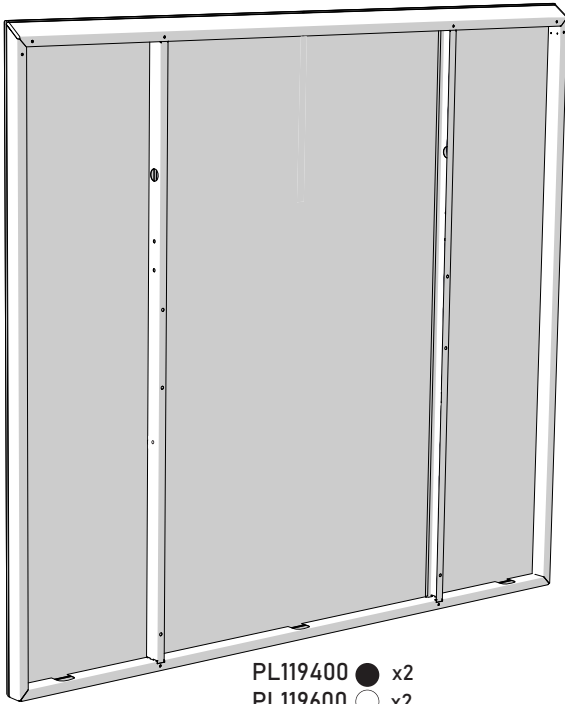

LIFESTYLE

ping-pong table

NOTICE DE MONTAGE - ASSEMBLY INSTRUCTION

Ref 119 400 ● Outdoor Grey
Ref 119 600 ○ Outdoor White

ACTIVEZ VOTRE GARANTIE
ACTIVATE YOUR GARANTIE
www.cornilleau.com/guarantee-activation

VOTRE VIDÉO DE MONTAGE
YOUR ASSEMBLY VIDEO
www.youtube.com/VideosCornilleau

BOX

1

● Grey
○ White

PL119400 ● x2
PL119600 ○ x2

7250.8 ● x2
7250.9 ○ x2

7251.8 ● x2
7251.9 ○ x2

7243.8 ● x2
7243.9 ○ x2

7242.8 ● x2
7242.9 ○ x2

7239.8 ● x2
7239.9 ○ x2

7252 x1

7244.8 ● x1
7244.9 ○ x1

7241.R x2

● Grey
○ White

2884 x1

	Dimension	Réf / Qté	Outils
	Ø6	1120.0 x16	
	Ø6	1124 x15	
	Ø4	1163 x2	
	Ø6x18x1.2	1210.0 x24	
	Ø4x6x0.9	1256 x2	
	Ø4.2x12.7	1370 x12	PZ2
	Ø4x25	1601 x2	PZ2
	Ø6x16	1720.0 x28	
	Ø6x20	1719 x3	
	Ø6x60	1728.0 x8	
		4775.0 x2	
		4320 x2	

	Dimension	Réf / Qté	Outils
	Ø10x78	2215 x4	
		4825 x4	
		4821.0 ● x4	
		4821.9 ○ x4	

Montage de toutes les phases à 2 personnes.
 Assembly during all stages with 2 people.

Laisser du jeu.
 Leave a little play.