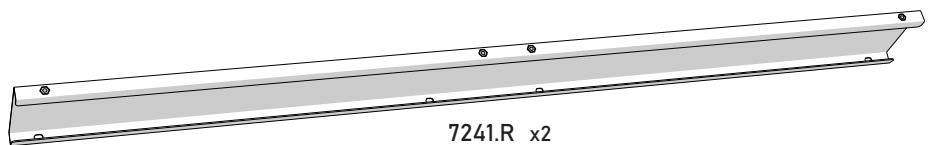

7242.8 ● x2
7242.9 ○ x2

7239.8 ● x2
7239.9 ○ x2

7252 x1

7244.8 ● x1
7244.9 ○ x1

7241.R x2

● Grey
○ White

2884 x1

	Dimension	Réf / Qté	Outils
	Ø6	1120.0 x16	
	Ø6	1124 x15	
	Ø4	1163 x2	
	Ø6x18x1.2	1210.0 x24	
	Ø4x6x0.9	1256 x2	
	Ø4.2x12.7	1370 x12	PZ2
	Ø4x25	1601 x2	PZ2
	Ø6x16	1720.0 x28	
	Ø6x20	1719 x3	
	Ø6x60	1728.0 x8	
		4775.0 x2	
		4320 x2	

	Dimension	Réf / Qté	Outils
	Ø10x78	2215 x4	
		4825 x4	
		4821.0 ● x4	
		4821.9 ○ x4	

Montage de toutes les phases à 2 personnes.
 Assembly during all stages with 2 people.

Laisser du jeu.
 Leave a little play.